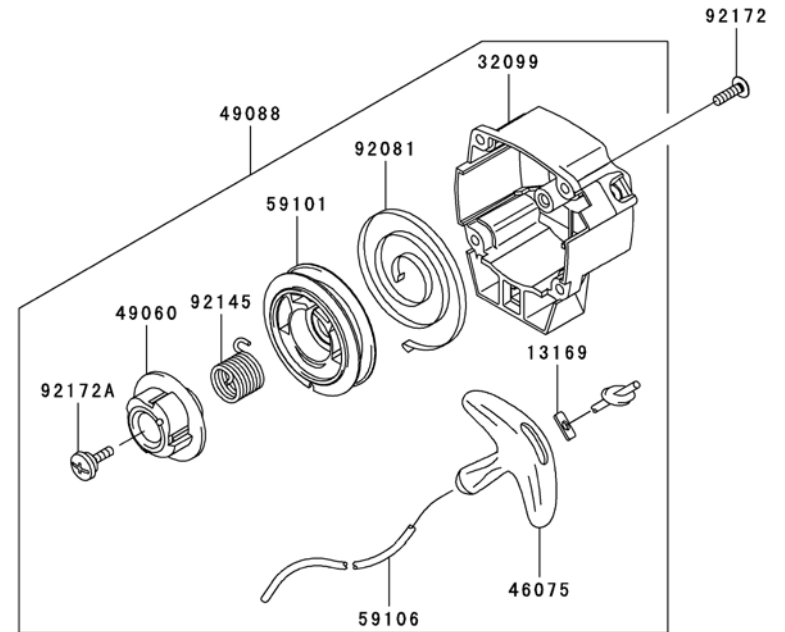

KPW2700V

TJ027E-AF70, -BF70

STARTER

REF NO	PART NO	DESCRIPTION	AF70	BF70	NOTES
13165	TJ27042-1	PAWL	2	2	
13169	TD18080-07	PLATE	1	1	
32099	TJ27042-2	CASE-RECOIL STARTER	1	1	
46075	TJ27042-3	GRIP-RECOIL STARTER	1	1	
49060	TJ27042-4	CAM	1	1	
49080	TJ27042-5	PULLEY-STARTING	1	1	
49088	TJ27042	STARTER-RECOIL	1	1	
59101	TJ27042-6	REEL-RECOIL STARTER	1	1	
59106	TJ27042-7	ROPE 3X700	1	1	
92033	TD18084	RING-SNAP	2	2	
92081	TD18080-04	SPRING-RECOIL	1	1	
92081A	TD18083	SPRING-RETURN	2	2	
92145	TJ27042-8	SPRING-RECOIL	1	1	
92172	TH23058	SCREW 4X10	4	4	
92172A	TJ27042-9	SCREW	1	1