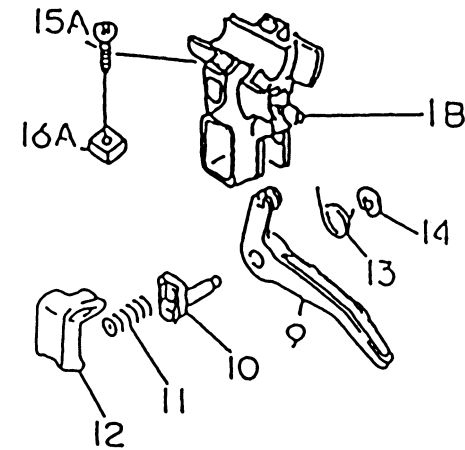

KPW2700V

TJ027E-AF70, -BF70

STARTER

REF NO	PART NO	DESCRIPTION	AF70	BF70	NOTES
13165	TJ27042-1	PAWL	2	2	
13169	TD18080-07	PLATE	1	1	
32099	TJ27042-2	CASE-RECOIL STARTER	1	1	
46075	TJ27042-3	GRIP-RECOIL STARTER	1	1	
49060	TJ27042-4	CAM	1	1	
49080	TJ27042-5	PULLEY-STARTING	1	1	
49088	TJ27042	STARTER-RECOIL	1	1	
59101	TJ27042-6	REEL-RECOIL STARTER	1	1	
59106	TJ27042-7	ROPE 3X700	1	1	
92033	TD18084	RING-SNAP	2	2	
92081	TD18080-04	SPRING-RECOIL	1	1	
92081A	TD18083	SPRING-RETURN	2	2	
92145	TJ27042-8	SPRING-RECOIL	1	1	
92172	TH23058	SCREW 4X10	4	4	
92172A	TJ27042-9	SCREW	1	1	

KPW2700V

TJ027E-AF70, -BF70

THIS PAGE INTENTIONALLY LEFT BLANK

KPW2700V

TJ027E-AF70, -BF70

THROTTLE LEVER

REF NO	PART NO	DESCRIPTION	AF70/BF70	NOTES
	PW24015A	THROTTLE LEVER ASSY	1	
01A	PW24015-01A	BODY-UPPER	1	
01B	PW24015-01B	BODY-LOWER	1	
02	PW24015-02	SWITCH	1	
03	PW24015-03	COVER	1	
04	PW24015-04	SPRING	1	
05	PW24015-05	SCREW 3X8	1	
06	PW24015-06	PLATE-GROUND R	1	
07	PW24015-07	PLATE-GROUND L	1	
08	PW24015-05	SCREW 3X8	2	
09	PW24015-09	LEVER	1	
10	PW24015-10	SHAFT	1	
11	PW24015-11	SPRING	1	
12	PW24015-12	STOPPER	1	
13	PW24015-13	SPRING-RETURN	1	
14	PW24015-14	E-RING	1	
15A	214B0520	SCREW 5X20	2	
16A	311B0500	NUT 5MM	2	