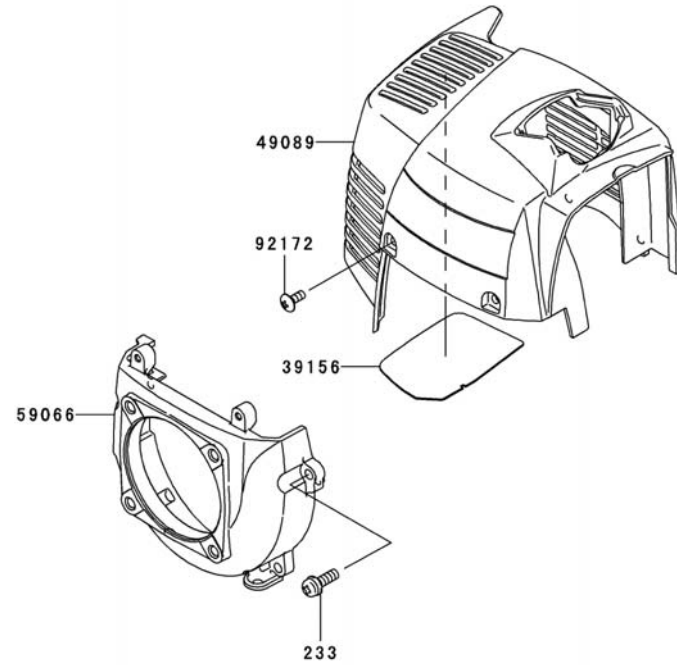

KPW2700V

TJ027E-AF70, -BF70

CARBURETOR

REF NO	PART NO	DESCRIPTION	AF70	BF70	NOTES
001	TF22C01	BODY ASSY-AIR PURGE	1	1	
002	TJ27C02V	BODY ASSY-PUMP	*	*	
002	TH26C02Z	BODY ASSY-PUMP	1	1	
004	TEX54DC04XA	O-RING	1	1	
005	TH26C05Z	O-RING	1	1	
006	TF22C05	COVER-PRIMER PUMP	1	1	
007	TJ27C07V	VALVE ASSY-THROTTLE	1	1	
008	TF22C07	SWIVEL ASSY	1	1	
009	TF22C08	VALVE-INLET NEEDLE	1	1	
010	TF22C10	GASKET-METERING DIAPHRAGM	1	1	
011	TEX54C11XA	GASKET-PUMP	1	1	
012	TF22C13	DIAPHRAGM-PUMP	1	1	
013	TJ27C13V	DIAPHRAGM ASSY-METERING	1	1	
015	TF22C19	SCREW-COLLAR THROTTLE	2	2	
016	TH26C16Z	SCREW-CABLE ADJUST	1	1	
016A	TF22C20	SCREW-METERING LEVER PIN	1	1	
017	TF22C18	SCREW-COVER	4	4	
019	TF22C21	SPRING-METERING LEVER	1	1	
020	TJ27C20V	JET (#37)	1	1	
021	TEX54C21XA	NUT-CABLE ADJUST	1	1	
023	TF22C23	SCREEN-FUEL INLET	1	1	
024	TF22C24	PIN-METERING LEVER	1	1	
025	TF22C26	LEVER-METERING	1	1	
026	TF22C27	BRACKET-CABLE	1	1	
027	TF22C28	VALVE-CHECK	1	1	
029	TF22C29	PRIMER-BULB	1	1	
11061A	TJ27025	GASKET-CYLINDER-INSULATOR	1	1	
11061B	TJ27026	GASKET-CARBURETOR-INSULATOR	1	1	
12021	TJ27027	VALVE ASSY-REED	1	1	
12022	TJ27028	VALVE-REED	1	1	
14091	THCVR	DUST COVER	1	1	
15004	TJ27C00-V	CARBURETOR ASSY	1	1	
234	234AA0560	SCREW-PAN-WSP +- 5X60	2	2	
32085	TJ27029	STOPPER	1	1	
92009D	TJ27030	SCREW 5X16	4	4	
92172	TK65032	SCREW-3X12	1	1	
CRK	TJ27V-CRK	CRK			
GDK	TJ27V-GDK	GASKET/DIAPHRAGM KIT			

KPW2700V

CONTROL EQUIPMENT

REF NO	PART NO	DESCRIPTION	AF70	BF70	NOTES
54012	TH23020	CABLE-THROTTLE	1	1	

TJ027E-AF70, -BF70

COOLING EQUIPMENT

REF NO	PART NO	DESCRIPTION	AF70	BF70	NOTES
233	233AA0516	SCREW-PAN-WP+- 5X16	4	4	
39156	TJ27014	PAD	1	1	
49089	TJ27015	SHROUD-ENGINE	1	1	
59066	TJ27016	HOUSING-FAN	1	1	
92172	TJ27017	SCREW 4X10	2	2	