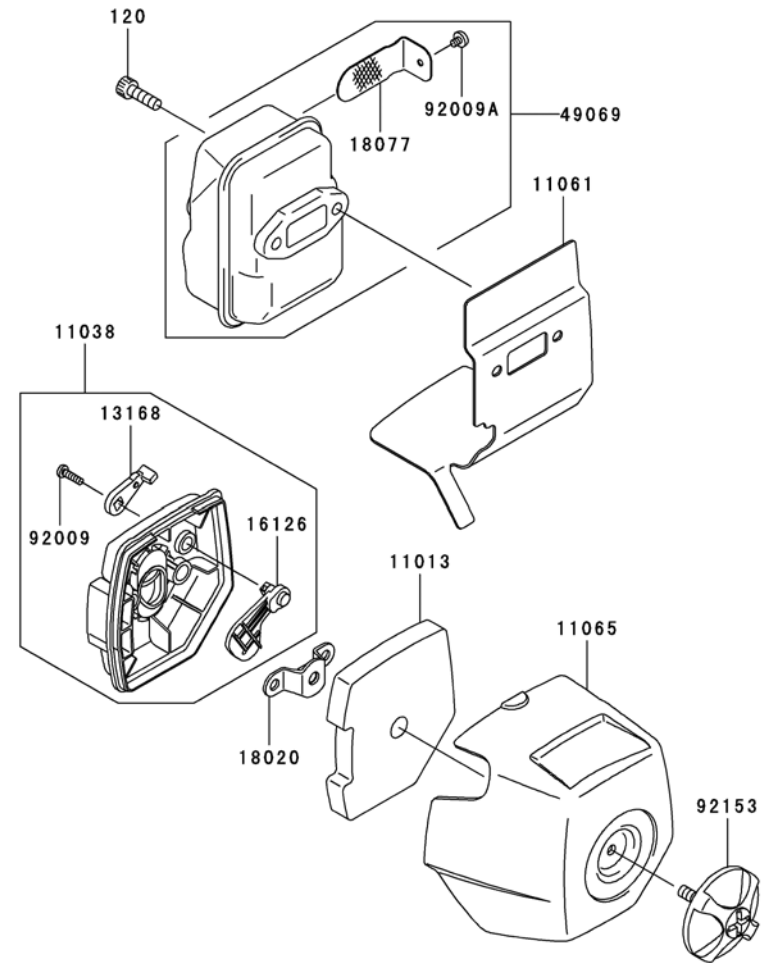

REV 110422

KPW2700V

TJ027E-AF70, -BF70

AIR FILTER/MUFFLER

REF NO	PART NO	DESCRIPTION	AF70	BF70	NOTES
11013	TJ27031	ELEMENT-AIR FILTER	1	1	
11038	TJ27032	CASE ASSY-AIR FILTER	1	1	
11061	TJ27033	GASKET-MUFFLER	1	1	
11065	TJ27034	CAP	1	1	
120	120CB0516	BOLT-SOCKET 5X16	2	2	
13168	TJ27032-1	LEVER	1	1	
16126	TJ27032-2	VALVE	1	1	
18020	TJ27035	BAFFLE	1	1	
18077	TJ27036	ARRESTER-SPARK	1	1	
49069	TJ27037	MUFFLER ASSY	1	1	
92009	TH23031-03	SCREW 3X10	1	1	
92009A	TH23042	SCREW	1	1	
92153	TJ27038	BOLT	1	1	

KPW2700V

TJ027E-AF70, -BF70

CARBURETOR

REF NO	PART NO	DESCRIPTION	AF70	BF70	NOTES
001	TF22C01	BODY ASSY-AIR PURGE	1	1	
002	TJ27C02V	BODY ASSY-PUMP	*	*	
002	TH26C02Z	BODY ASSY-PUMP	1	1	
004	TEX54DC04XA	O-RING	1	1	
005	TH26C05Z	O-RING	1	1	
006	TF22C05	COVER-PRIMER PUMP	1	1	
007	TJ27C07V	VALVE ASSY-THROTTLE	1	1	
008	TF22C07	SWIVEL ASSY	1	1	
009	TF22C08	VALVE-INLET NEEDLE	1	1	
010	TF22C10	GASKET-METERING DIAPHRAGM	1	1	
011	TEX54C11XA	GASKET-PUMP	1	1	
012	TF22C13	DIAPHRAGM-PUMP	1	1	
013	TJ27C13V	DIAPHRAGM ASSY-METERING	1	1	
015	TF22C19	SCREW-COLLAR THROTTLE	2	2	
016	TH26C16Z	SCREW-CABLE ADJUST	1	1	
016A	TF22C20	SCREW-METERING LEVER PIN	1	1	
017	TF22C18	SCREW-COVER	4	4	
019	TF22C21	SPRING-METERING LEVER	1	1	
020	TJ27C20V	JET (#37)	1	1	
021	TEX54C21XA	NUT-CABLE ADJUST	1	1	
023	TF22C23	SCREEN-FUEL INLET	1	1	
024	TF22C24	PIN-METERING LEVER	1	1	
025	TF22C26	LEVER-METERING	1	1	
026	TF22C27	BRACKET-CABLE	1	1	
027	TF22C28	VALVE-CHECK	1	1	
029	TF22C29	PRIMER-BULB	1	1	
11061A	TJ27025	GASKET-CYLINDER-INSULATOR	1	1	
11061B	TJ27026	GASKET-CARBURETOR-INSULATOR	1	1	
12021	TJ27027	VALVE ASSY-REED	1	1	
12022	TJ27028	VALVE-REED	1	1	
14091	THCVR	DUST COVER	1	1	
15004	TJ27C00-V	CARBURETOR ASSY	1	1	
234	234AA0560	SCREW-PAN-WSP +- 5X60	2	2	
32085	TJ27029	STOPPER	1	1	
92009D	TJ27030	SCREW 5X16	4	4	
92172	TK65032	SCREW-3X12	1	1	
CRK	TJ27V-CRK	CRK			
GDK	TJ27V-GDK	GASKET/DIAPHRAGM KIT			