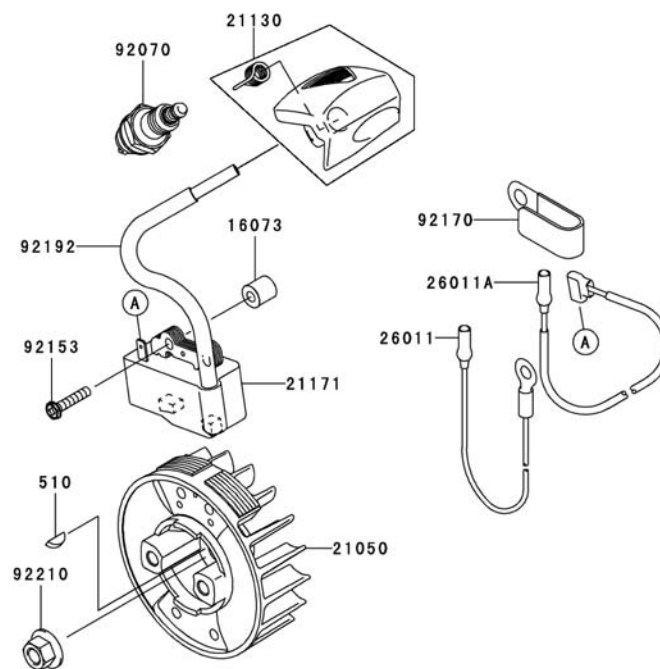

ELECTRICAL EQUIPMENT

REF NO	PART NO	DESCRIPTION	AF70	BF70	NOTES
16073	TJ27018	INSULATOR	2	2	
21050	TJ27019	FLYWHEEL	1	1	
21130	TJ27020	CAP ASSY-SPARK PLUG	1	1	
21171	TJ27021	COIL ASSY-IGNITION	1	1	
26011	TD18089	WIRE-LEAD L=100	1	1	
26011A	TH23018	WIRE-LEAD L=230	1	1	
510	KT12025	KEY	1	1	
92070	BPMR7A	SPARK PLUG-NGK	1	1	
92153	TJ27022	BOLT 4X20	2	2	
92170	TG25113	CLAMP	1	1	
92192	TJ27023	TUBE	1	1	
92210	TJ27024	NUT M8	1	1