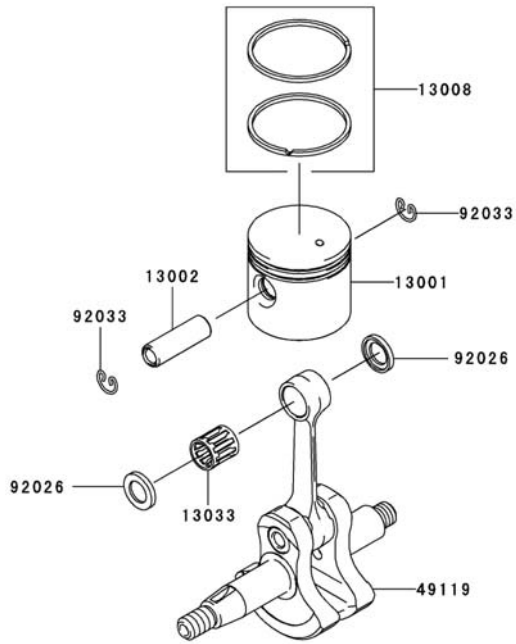

ELECTRICAL EQUIPMENT

REF NO	PART NO	DESCRIPTION	AF70	BF70	NOTES
16073	TJ27018	INSULATOR	2	2	
21050	TJ27019	FLYWHEEL	1	1	
21130	TJ27020	CAP ASSY-SPARK PLUG	1	1	
21171	TJ27021	COIL ASSY-IGNITION	1	1	
26011	TD18089	WIRE-LEAD L=100	1	1	
26011A	TH23018	WIRE-LEAD L=230	1	1	
510	KT12025	KEY	1	1	
92070	BPMR7A	SPARK PLUG-NGK	1	1	
92153	TJ27022	BOLT 4X20	2	2	
92170	TG25113	CLAMP	1	1	
92192	TJ27023	TUBE	1	1	
92210	TJ27024	NUT M8	1	1	

KPW2700V

TJ027E-AF70, -BF70

FUEL TANK/FUEL VALVE

REF NO	PART NO	DESCRIPTION	AF70	BF70	NOTES
14069	TH34065	BREATHER	1	1	
49019	TJ27043	FILTER-FUEL	1	1	
51001	TJ27039	TANK-COMP-FUEL	1	1	
51048	TH34064	CAP ASSY-TANK	1	1	
92009	TF22042	SCREW 5X20	3	*	
92071	TG34042	GROMMET-FUEL TANK	1	1	
92171	TK65043	CLAMP	2	2	
92192	TJ27040	TUBE 3X5X174	1	1	
92192A	TJ27041	TUBE 3X6X80	1	1	
99996	99996-6089	CAP-TANK & BREATHER ASSY	1	1	
92172	TJ27090	SCREW 5X18	*	3	

KPW2700V

TJ027E-AF70, -BF70

PISTON/CRANKSHAFT

REF NO	PART NO	DESCRIPTION	AF70	BF70	NOTES
13001	TJ27010	PISTON-ENGINE	1	1	
13002	KT12020	PIN-PISTON	1	1	
13008	TG28004	PISTON RING SET	1	1	
13033	TJ27011	BEARING-SMALL END	1	1	
49119	TJ27012	CRANKSHAFT ASSY	1	1	
92026	TJ27013	SPACER	2	2	
92033	TH23056	RING-SNAP	2	2	