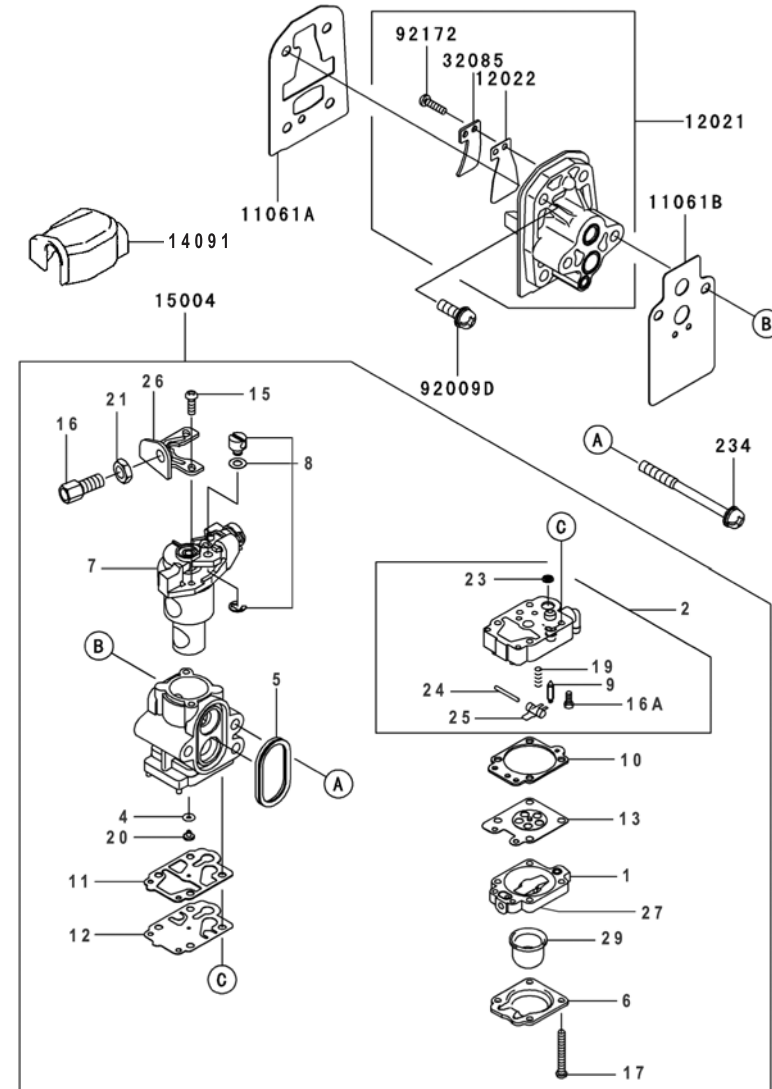

REV 110422

KPW2700V

TJ027E-AF70, -BF70

AIR FILTER/MUFFLER

REF NO	PART NO	DESCRIPTION	AF70	BF70	NOTES
11013	TJ27031	ELEMENT-AIR FILTER	1	1	
11038	TJ27032	CASE ASSY-AIR FILTER	1	1	
11061	TJ27033	GASKET-MUFFLER	1	1	
11065	TJ27034	CAP	1	1	
120	120CB0516	BOLT-SOCKET 5X16	2	2	
13168	TJ27032-1	LEVER	1	1	
16126	TJ27032-2	VALVE	1	1	
18020	TJ27035	BAFFLE	1	1	
18077	TJ27036	ARRESTER-SPARK	1	1	
49069	TJ27037	MUFFLER ASSY	1	1	
92009	TH23031-03	SCREW 3X10	1	1	
92009A	TH23042	SCREW	1	1	
92153	TJ27038	BOLT	1	1	

KPW2700V

TJ027E-AF70, -BF70

CARBURETOR

REF NO	PART NO	DESCRIPTION	AF70	BF70	NOTES
001	TF22C01	BODY ASSY-AIR PURGE	1	1	
002	TJ27C02V	BODY ASSY-PUMP	*	*	
002	TH26C02Z	BODY ASSY-PUMP	1	1	
004	TEX54DC04XA	O-RING	1	1	
005	TH26C05Z	O-RING	1	1	
006	TF22C05	COVER-PRIMER PUMP	1	1	
007	TJ27C07V	VALVE ASSY-THROTTLE	1	1	
008	TF22C07	SWIVEL ASSY	1	1	
009	TF22C08	VALVE-INLET NEEDLE	1	1	
010	TF22C10	GASKET-METERING DIAPHRAGM	1	1	
011	TEX54C11XA	GASKET-PUMP	1	1	
012	TF22C13	DIAPHRAGM-PUMP	1	1	
013	TJ27C13V	DIAPHRAGM ASSY-METERING	1	1	
015	TF22C19	SCREW-COLLAR THROTTLE	2	2	
016	TH26C16Z	SCREW-CABLE ADJUST	1	1	
016A	TF22C20	SCREW-METERING LEVER PIN	1	1	
017	TF22C18	SCREW-COVER	4	4	
019	TF22C21	SPRING-METERING LEVER	1	1	
020	TJ27C20V	JET (#37)	1	1	
021	TEX54C21XA	NUT-CABLE ADJUST	1	1	
023	TF22C23	SCREEN-FUEL INLET	1	1	
024	TF22C24	PIN-METERING LEVER	1	1	
025	TF22C26	LEVER-METERING	1	1	
026	TF22C27	BRACKET-CABLE	1	1	
027	TF22C28	VALVE-CHECK	1	1	
029	TF22C29	PRIMER-BULB	1	1	
11061A	TJ27025	GASKET-CYLINDER-INSULATOR	1	1	
11061B	TJ27026	GASKET-CARBURETOR-INSULATOR	1	1	
12021	TJ27027	VALVE ASSY-REED	1	1	
12022	TJ27028	VALVE-REED	1	1	
14091	THCVR	DUST COVER	1	1	
15004	TJ27C00-V	CARBURETOR ASSY	1	1	
234	234AA0560	SCREW-PAN-WSP +- 5X60	2	2	
32085	TJ27029	STOPPER	1	1	
92009D	TJ27030	SCREW 5X16	4	4	
92172	TK65032	SCREW-3X12	1	1	
CRK	TJ27V-CRK	CRK			
GDK	TJ27V-GDK	GASKET/DIAPHRAGM KIT			