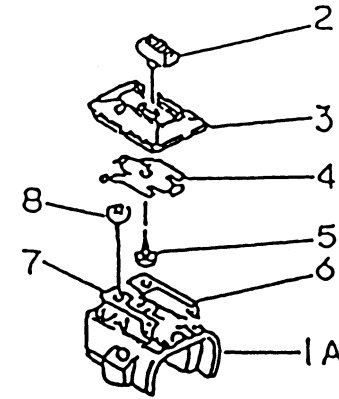

KPW2700V

TJ027E-AF70, -BF70

STARTER

REF NO	PART NO	DESCRIPTION	AF70	BF70	NOTES
13165	TJ27042-1	PAWL	2	2	
13169	TD18080-07	PLATE	1	1	
32099	TJ27042-2	CASE-RECOIL STARTER	1	1	
46075	TJ27042-3	GRIP-RECOIL STARTER	1	1	
49060	TJ27042-4	CAM	1	1	
49080	TJ27042-5	PULLEY-STARTING	1	1	
49088	TJ27042	STARTER-RECOIL	1	1	
59101	TJ27042-6	REEL-RECOIL STARTER	1	1	
59106	TJ27042-7	ROPE 3X700	1	1	
92033	TD18084	RING-SNAP	2	2	
92081	TD18080-04	SPRING-RECOIL	1	1	
92081A	TD18083	SPRING-RETURN	2	2	
92145	TJ27042-8	SPRING-RECOIL	1	1	
92172	TH23058	SCREW 4X10	4	4	
92172A	TJ27042-9	SCREW	1	1	

KPW2700V

TJ027E-AF70, -BF70

THIS PAGE INTENTIONALLY LEFT BLANK

KPW2700V

TJ027E-AF70, -BF70

THROTTLE LEVER

REF NO	PART NO	DESCRIPTION	AF70/BF70	NOTES
	PW24015A	THROTTLE LEVER ASSY	1	
01A	PW24015-01A	BODY-UPPER	1	
01B	PW24015-01B	BODY-LOWER	1	
02	PW24015-02	SWITCH	1	
03	PW24015-03	COVER	1	
04	PW24015-04	SPRING	1	
05	PW24015-05	SCREW 3X8	1	
06	PW24015-06	PLATE-GROUND R	1	
07	PW24015-07	PLATE-GROUND L	1	
08	PW24015-05	SCREW 3X8	2	
09	PW24015-09	LEVER	1	
10	PW24015-10	SHAFT	1	
11	PW24015-11	SPRING	1	
12	PW24015-12	STOPPER	1	
13	PW24015-13	SPRING-RETURN	1	
14	PW24015-14	E-RING	1	
15A	214B0520	SCREW 5X20	2	
16A	311B0500	NUT 5MM	2	