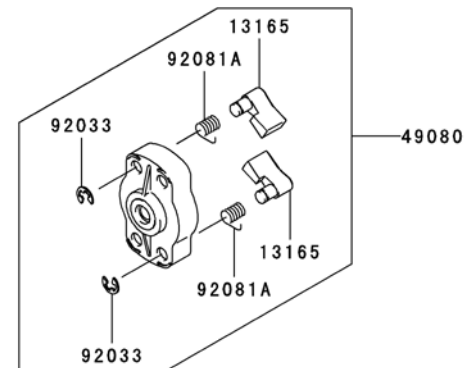

KPW2700V

TJ027E-AF70, -BF70

STARTER

REF NO	PART NO	DESCRIPTION	AF70	BF70	NOTES
13165	TJ27042-1	PAWL	2	2	
13169	TD18080-07	PLATE	1	1	
32099	TJ27042-2	CASE-RECOIL STARTER	1	1	
46075	TJ27042-3	GRIP-RECOIL STARTER	1	1	
49060	TJ27042-4	CAM	1	1	
49080	TJ27042-5	PULLEY-STARTING	1	1	
49088	TJ27042	STARTER-RECOIL	1	1	
59101	TJ27042-6	REEL-RECOIL STARTER	1	1	
59106	TJ27042-7	ROPE 3X700	1	1	
92033	TD18084	RING-SNAP	2	2	
92081	TD18080-04	SPRING-RECOIL	1	1	
92081A	TD18083	SPRING-RETURN	2	2	
92145	TJ27042-8	SPRING-RECOIL	1	1	
92172	TH23058	SCREW 4X10	4	4	
92172A	TJ27042-9	SCREW	1	1