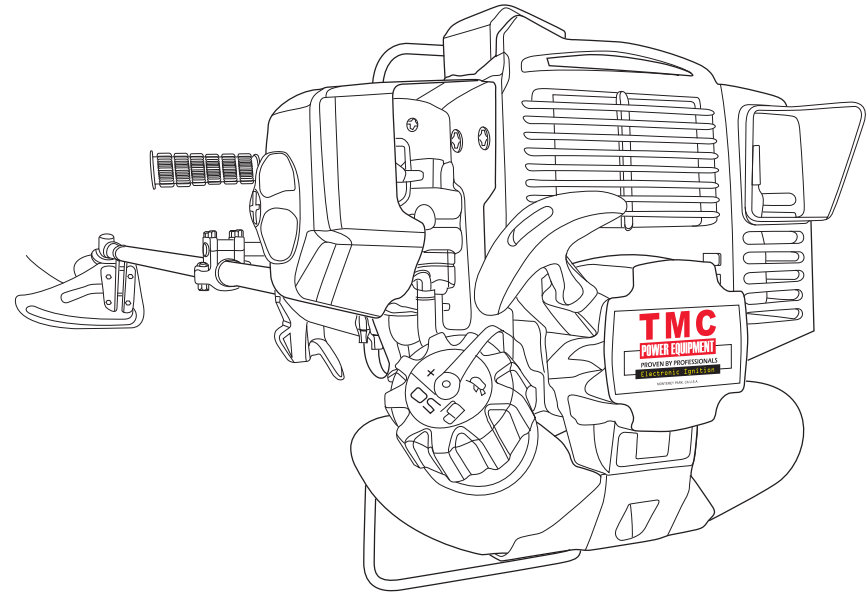

2051 Saturn Street
Monterey Park, CA 91755
323.728.7266
323.728.5304 Fax
<http://www.tmcpower.com>

PARTS CATALOG

KPW2700V LINE TRIMMER/WEEDER

ENGINE REFERENCE:

TJ027E-AF70
TJ027E-BF70
CARB TIER III/EPA PHASE 2