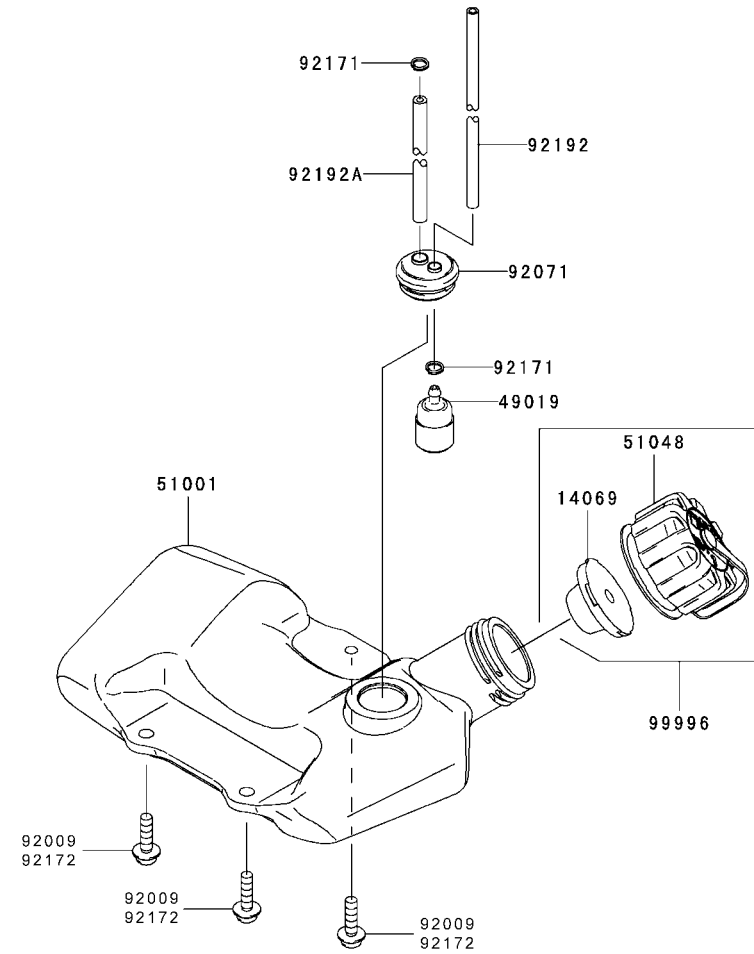

ELECTRICAL EQUIPMENT

REF NO	PART NO	DESCRIPTION	AF70	BF70	NOTES
16073	TJ27018	INSULATOR	2	2	
21050	TJ27019	FLYWHEEL	1	1	
21130	TJ27020	CAP ASSY-SPARK PLUG	1	1	
21171	TJ27021	COIL ASSY-IGNITION	1	1	
26011	TD18089	WIRE-LEAD L=100	1	1	
26011A	TH23018	WIRE-LEAD L=230	1	1	
510	KT12025	KEY	1	1	
92070	BPMR7A	SPARK PLUG-NGK	1	1	
92153	TJ27022	BOLT 4X20	2	2	
92170	TG25113	CLAMP	1	1	
92192	TJ27023	TUBE	1	1	
92210	TJ27024	NUT M8	1	1	

KPW2700V

TJ027E-AF70, -BF70

FUEL TANK/FUEL VALVE

REF NO	PART NO	DESCRIPTION	AF70	BF70	NOTES
14069	TH34065	BREATHER	1	1	
49019	TJ27043	FILTER-FUEL	1	1	
51001	TJ27039	TANK-COMP-FUEL	1	1	
51048	TH34064	CAP ASSY-TANK	1	1	
92009	TF22042	SCREW 5X20	3	*	
92071	TG34042	GROMMET-FUEL TANK	1	1	
92171	TK65043	CLAMP	2	2	
92192	TJ27040	TUBE 3X5X174	1	1	
92192A	TJ27041	TUBE 3X6X80	1	1	
99996	99996-6089	CAP-TANK & BREATHER ASSY	1	1	
92172	TJ27090	SCREW 5X18	*	3	