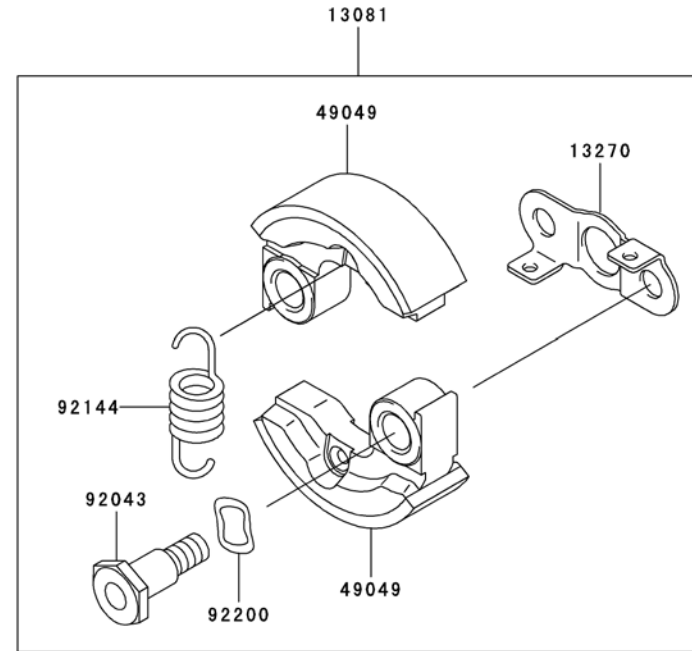

PTO EQUIPMENT

REF NO	PART NO	DESCRIPTION	AF70	BF70	NOTES
13081	TH23052	CLUTCH ASSY	1	1	
13270	TG25129X	PLATE	1	1	
49049	TG25047X	SHOE-CLUTCH	2	2	
92043	TH26020	PIN-CLUTCH	2	2	
92144	TD18058	SPRING-CLUTCH	1	1	
92200	TH23053	WASHER	2	2