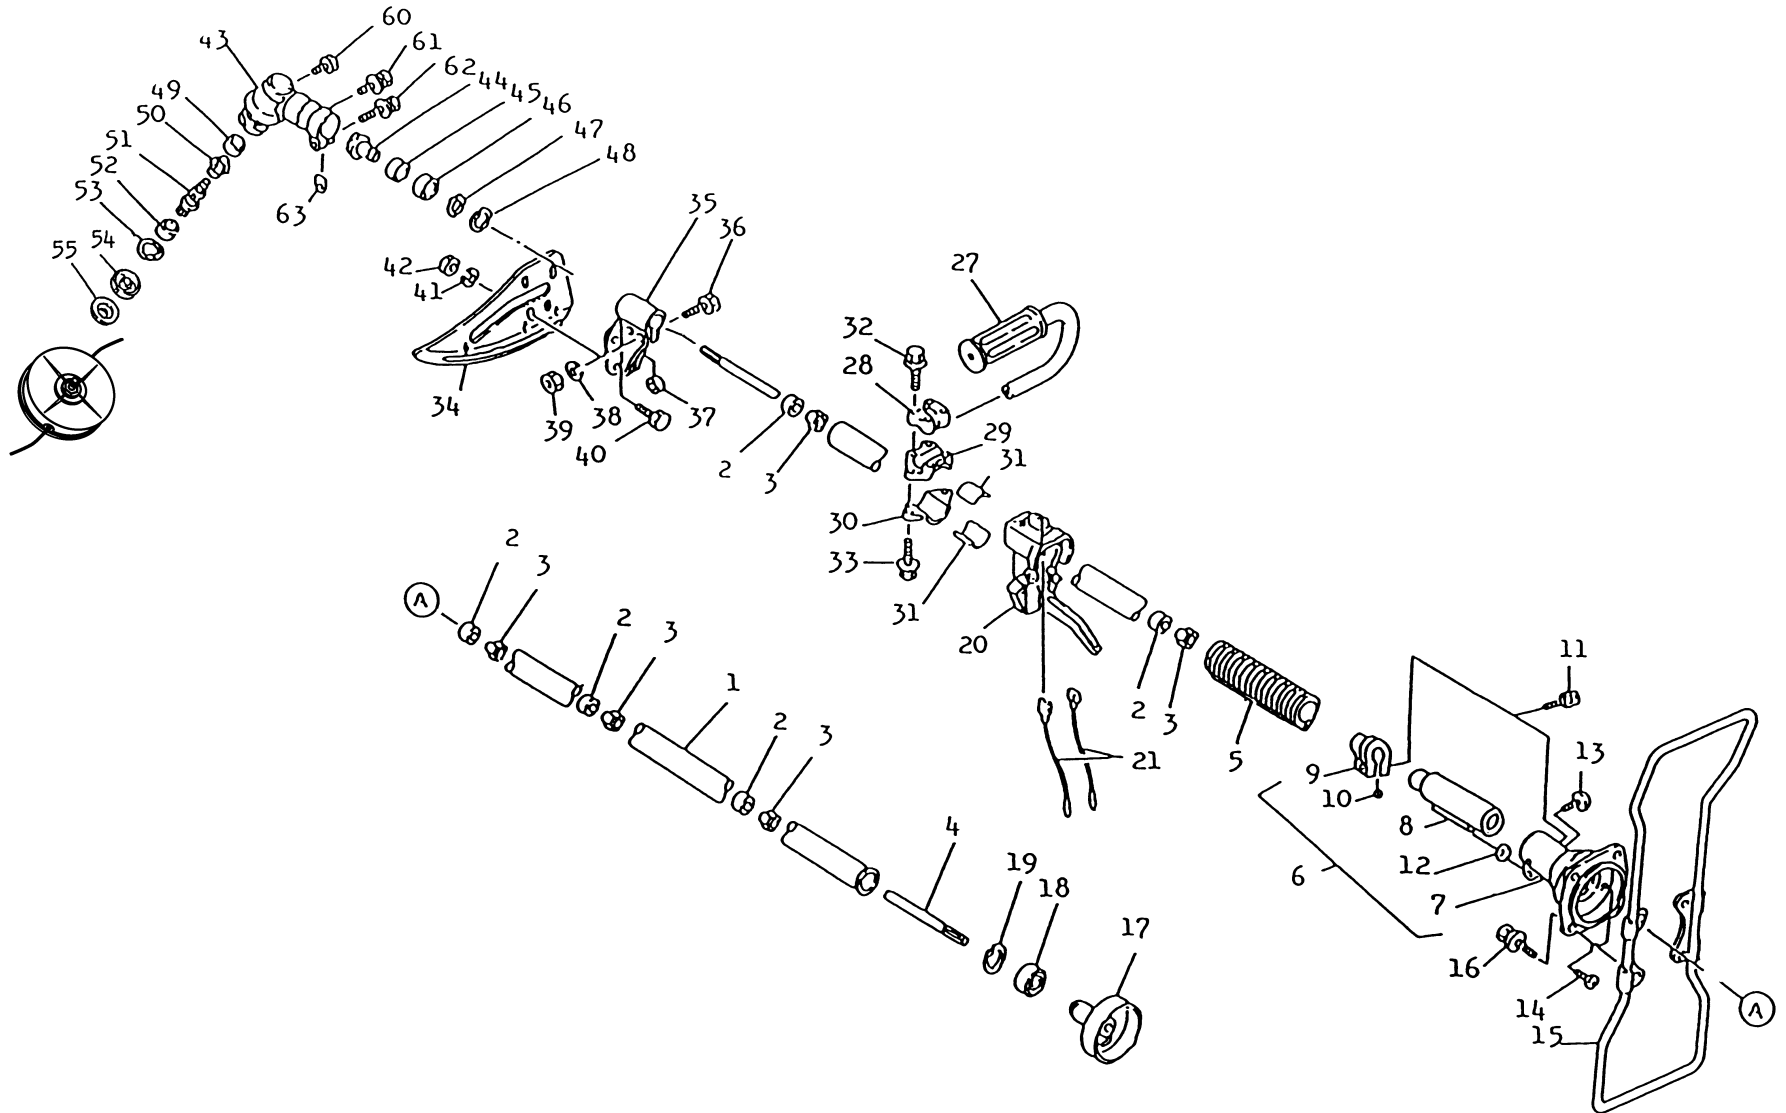

KPW2700V

TJ027E-AF70, -BF70

BODY

KPW2700V

TJ027E-AF70, -BF70

BODY

REF NO	PART NO	DESCRIPTION	AF70/BF70	NOTES
01	PW25001A	HOUSING-DRIVE W/CUSHION	1	
02	PW24002	METAL-DRIVE	5	
03	PW24003	CUSHION-DRIVE	5	
04	PW25004	SHAFT-DRIVE	1	
05	PW24005A	GRIP-DRIVE HOUSING	1	
06	PW25006	CLUTCH CASE ASSY	1	
07	PW25007	CASE-CLUTCH	1	
08	PW25008	INNER CASE W/CUSHION	1	
09	PW25009	HOLDER-CASE CLUTCH	1	
10	PW25010	COLLAR-SMALL	1	
11	B05X30W	BOLT W/WASHERS 5X30	1	
12	PW25012	COLLAR-LARGE	1	
13	PW25013	SCREW-BINDING 5X10	1	
14	223B0510	SCREW 5X10	1	
15	PW24008	STAND	1	
16	B06X20W	BOLT W/WASHERS 6X20	4	
17	PW25017	DRUM-CLUTCH	1	
18	PW24011	BEARING (6201-2RU)	1	
19	PW25019	RING-SNAP #12	1	
20	PW24015A	THROTTLE LEVER ASSY	1	
21	PW24016	WIRE-LEAD	2	
27	PW23022	U HANDLE W/GRIP	1	
28	PW23023	STAY A	1	
29	PW23024	STAY B	1	
30	PW23025	STAY C	1	
31	PW24025	SPACER	1	
32	B05X25W	BOLT W/WASHERS 5X25	4	
33	187B0625	BOLT 6X25	2	

BODY

REF NO	PART NO	DESCRIPTION	AF70/BF70	NOTES
34	PW23062-02	COVER-GUARD	1	
34-42	PW23062	SAFETY GUARD ASSY	1	
35	PW23062-01	HOLDER-GUARD	1	
36	B06X25	BOLT 6X25	2	
37	PW23062-04	COLLAR-GUARD	2	
38	SW006	WASHER-SPRING 6MM	2	
39	HN006	NUT 6MM	2	
40	B06X12	BOLT 6X12	4	
41	SW006	WASHER-SPRING 6MM	4	
42	HN006	NUT 6MM	4	
43	PW25043	CASE-GEAR	1	
43-53	PW25042	GEAR CASE ASSY	1	
44	PW24039	PINION	1	
45	PW24040	BEARING (6900)	1	
46	PW25046	BEARING (6900Z)	1	
47	PW24043	RING-SNAP #10	1	
48	PW25048	RING-SNAP #22	1	
49	PW24044	BEARING (608)	1	
50	PW24045	GEAR	1	
51	PW25051	SHAFT	1	
52	PW25052	BEARING (6001DU)	1	
53	P35008	RING-SNAP #28	1	
54	PW25054	FIXER-BLADE UPPER	1	
55	PW25055	FIXER-BLADE LOWER	1	
60	PW25060	BOLT 8X8	1	
61	S05X10W	SCREW W/WASHER 5X10	1	
62	187B0630	BOLT 6X30	1	
63	PW25063	WASHER	1