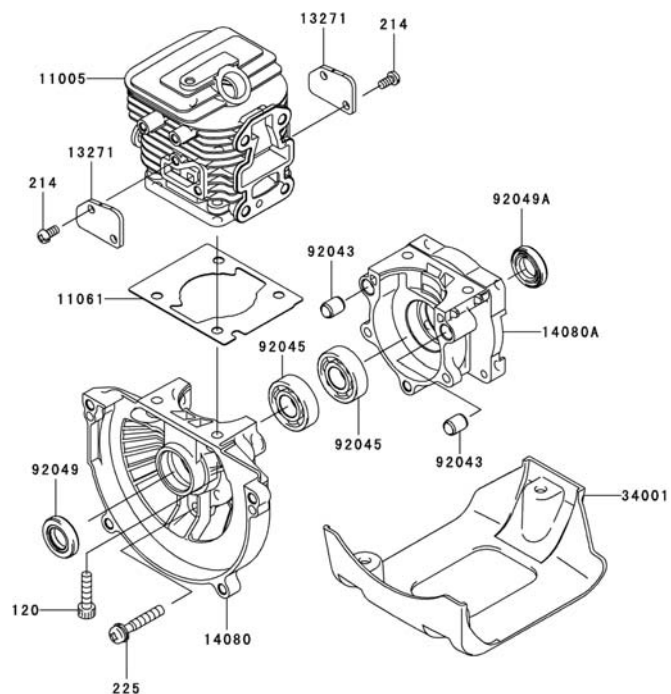

KPW2700V

TJ027E-AF70, -BF70

CYLINDER/CRANKCASE

REF NO	PART NO	DESCRIPTION	AF70	BF70	NOTES
11005	TJ27001	CYLINDER-ENGINE	1	1	
11061	TJ27002	GASKET-CYLINDER	1	1	
120	120CB0520	BOLT-SOCKET 5X20	4	4	
13271	TJ27003	PLATE	2	2	
14080	TJ27004	CRANKCASE	1	1	
14080A	TJ27005	CRANKCASE	1	1	
214	214AA0408	SCREW-PAN+- 4X8	4	4	
225	225AA0530	SCREW-PAN-WSP-CROS 5X30	3	3	
34001	TJ27006	STAND	1	1	
92043	TF22006	PIN	2	2	
92045	TJ27007	BEARING-BALL 6001C3	2	2	
92049	TJ27008	SEAL-OIL ISCD 12X22X4.5	1	1	
92049A	TJ27009	SEAL-OIL ISCD 12X22X4.5F	1	1